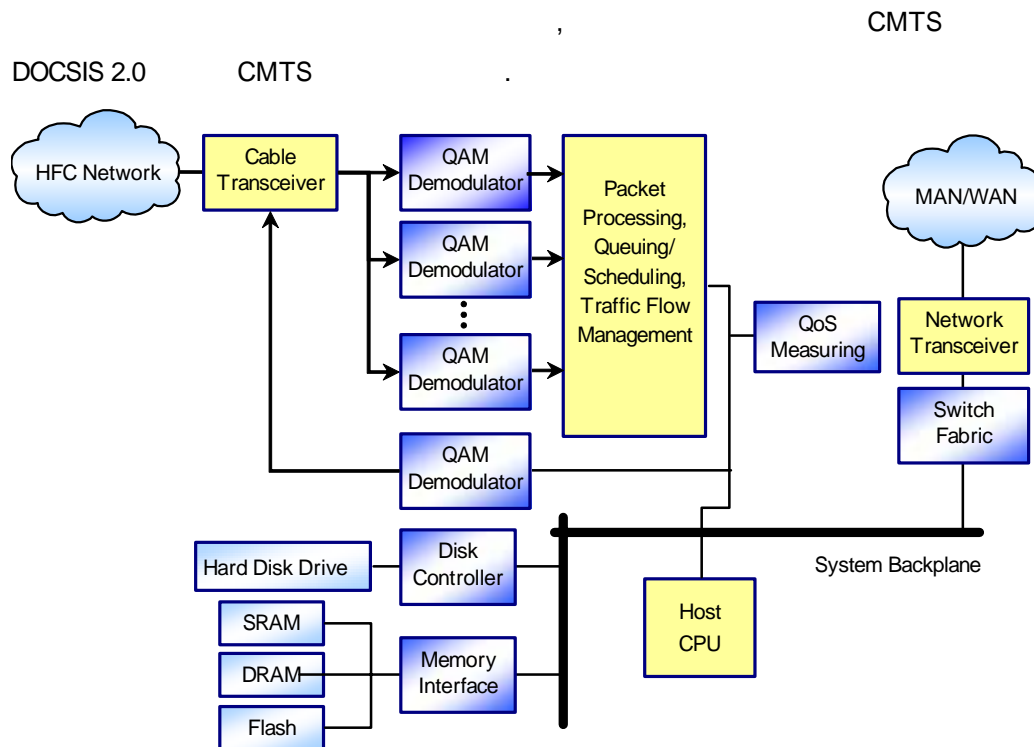

- Flow and Congestion Control
- Queuing and Scheduling
- Policing
- QoS Measurement for SLA

(2) HFC Network-IP Network

4.

가

CMTS

Firewall

가

- -
- DHCP Server/Relay
- User Security/Authentication
- MAC